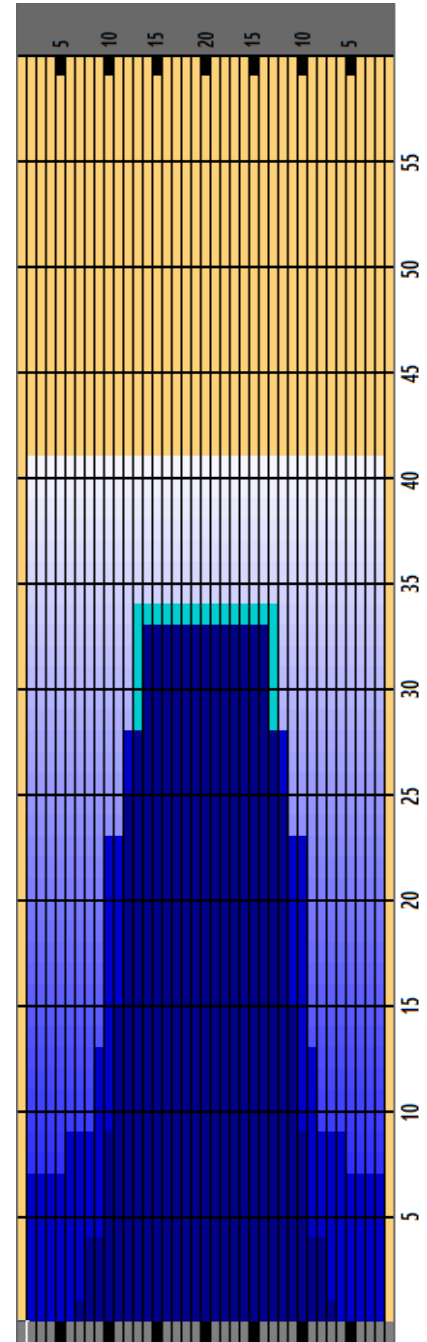

2024 NYS Women's Championships

Oil Pattern Distance **41** Reverse Brush Drop **39** Oil Per Board **50 ul**
 Forward Oil Total **13.25 mL** Reverse Oil Total **13.85 mL** Volume Oil Total **27.1 mL**

	START	STOP	LOADS	SPEED	CROSSED	START	END	FEET	T.OIL
1	2L	2R	1	14	37	0.00	0.00	0.00	1850
2	7L	7R	1	14	27	0.00	1.90	1.90	1350
3	8L	8R	1	18	25	1.90	4.40	2.50	1250
4	10L	10R	2	18	42	4.40	9.50	5.10	2100
5	11L	11R	2	22	38	9.50	15.70	6.20	1900
6	12L	12R	3	22	51	15.70	25.00	9.30	2550
7	13L	13R	3	22	45	25.00	34.30	9.30	2250
8	2L	2R	0	26	0	34.30	41.00	6.70	0

	START	STOP	LOADS	SPEED	CROSSED	START	END	FEET	T.OIL
1	2L	2R	0	30	0	41.00	33.00	-8.00	0
2	14L	14R	2	18	26	33.00	27.90	-5.10	1300
3	12L	12R	2	18	34	27.90	22.80	-5.10	1700
4	10L	10R	5	14	105	22.80	12.90	-9.90	5250
5	9L	9R	2	14	46	12.90	9.00	-3.90	2300
6	6L	6R	1	14	29	9.00	7.10	-1.90	1450
7	2L	2R	1	14	37	7.10	5.20	-1.90	1850
8	2L	2R	0	10	0	5.20	0.00	-5.20	0

Item	3L-7L:18L-18R	8L-12L:18L-18R	13L-17L:18L-18R	18L-18R:17R-13R	18L-18R:12R-8R	18L-18R:7R-3R
Description	Outside:Middle	Middle:Middle	Inside:Middle	Middle: Inside	Middle:Middle	Middle:Outside
Track Zone Ratio	10	2.06	1.02	1.02	2.06	10